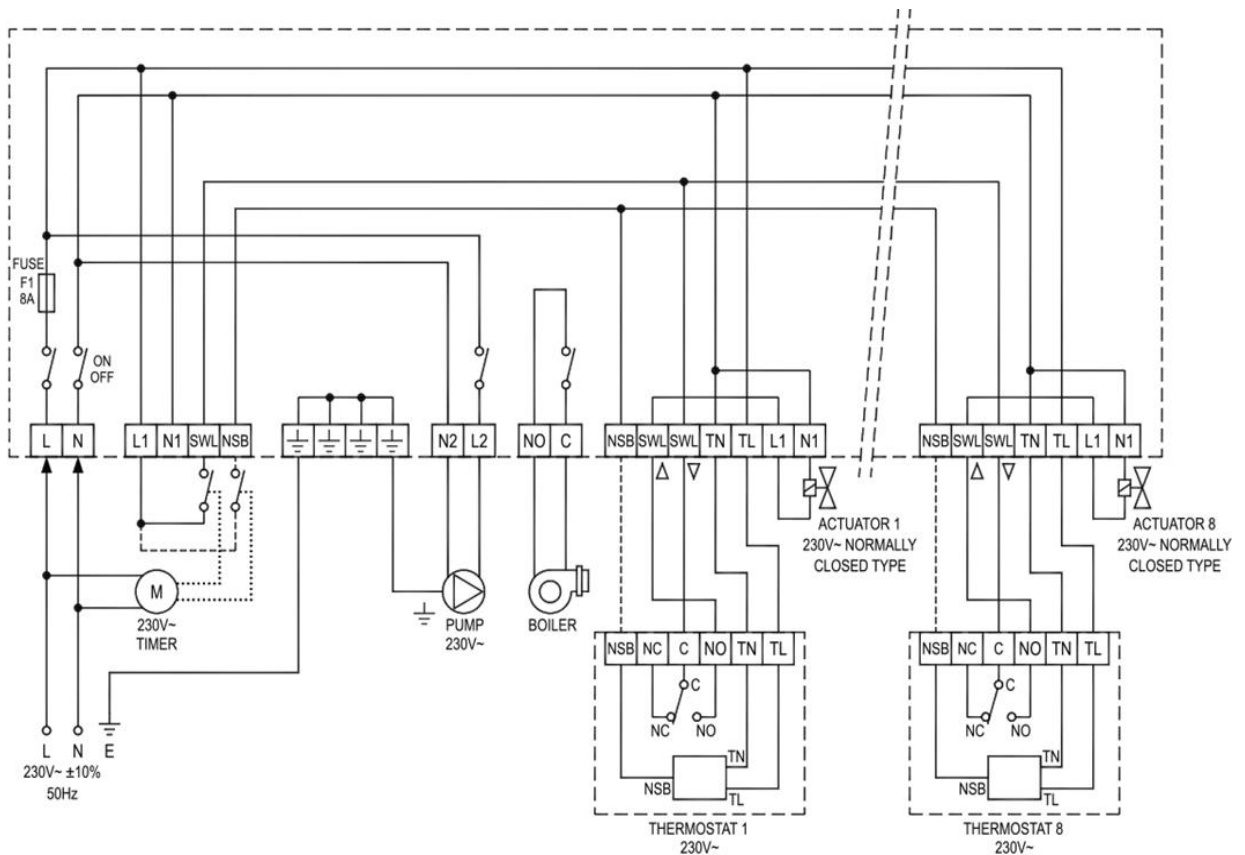

Feeder 8-Channel Pump and Boiler Control

- Possibility to connect a thermostat and up to 5 thermo-electric actuators to every channel
- Relay output for pump and output to the interlocked relay for boiler
- LED indication of the status of each channel
- Possibility to connect the external clock to deactivate the thermostats, or, if the thermostats are provided with this function, to put them in reduced mode

Power supply: 230V ± 10%
Frequency: 50Hz
Ingress Protection: IP44
Contact rating: 5A @ 250V ~ SPST
Dimensions: 125 x 320 x 67 mm
Maximum load: 2A total – 1.25A for each channel

Order Code	List Price (€)
do8momoan	215.00